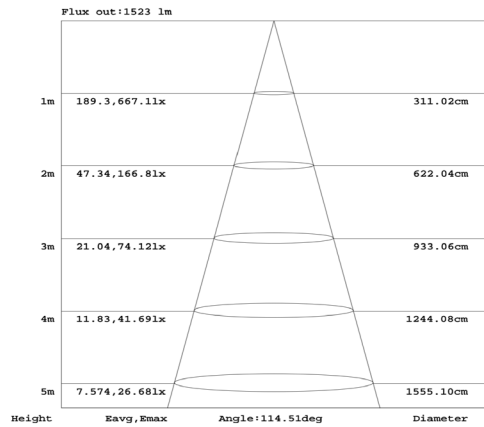

DATASHEET

bright green. GRIDFLEX 20

Luminous intensity distribution

AAI

Operation Notes

Operating temperature range: -20° to 45°C

Store internally in a cool/dry location.

Storage temperature range: 0° to 25°C

Maximum storage time: 90 days before switch-on, refer to manufacturer for storage time >90 days.

Protect from corrosive environments during storage.

Connection

Installation should be carried out by suitably qualified personnel.

Please see the Bright Green GridFlex Install Guide for more information.