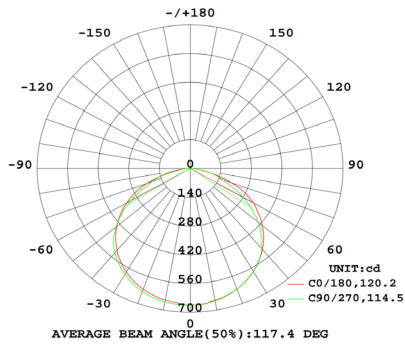

DATASHEET

bright green. GRIDFLEX 20

Luminous intensity distribution