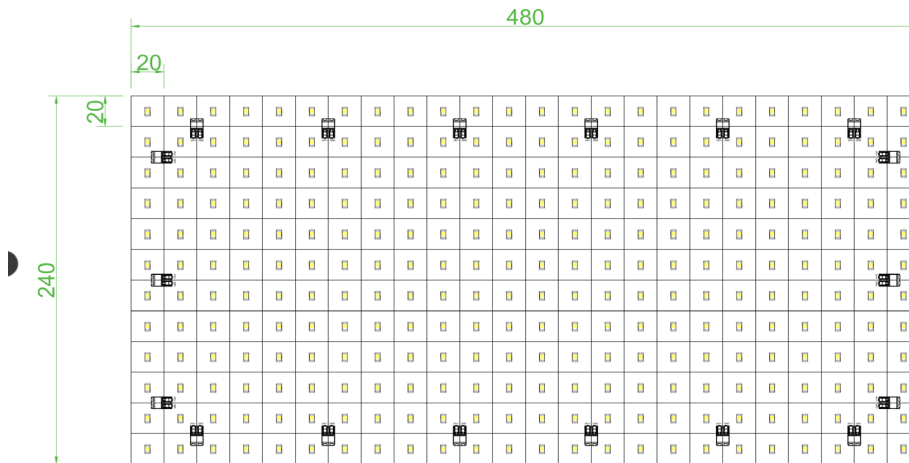

bright green. GRIDFLEX 20

Bright Green GridFlex is specifically designed to illuminate very slim posterboxes and signage

Specification

	SINGLE COLOUR	SINGLE COLOUR	DYNAMIC WHITE	DYNAMIC WHITE
Product Code	FBGG-20**-480240	FBGG-20**-480240W	FBGG-20DW2765-480240	FBGG-20DW2765-480240W
IP rating	IP20	IP54	IP20	IP54
Operating Voltage	24V			
Principal Materials	2oz white FPC, OSP			
Lumen Maintenance	50,000 hours (L70B50@Tc<65°C)			
Colour**	65=Cool White 6500K/40=Neutral White 4000K/27=Warm White 2700K, Dynamic range: 27-6500K			
CRI	>80 (PRO Range >90, R9>90)			
SDCM	ErP and ANSI Norm 3 step			
LED type	SMD2835			
Dimmable	Yes			
LED Pitch	20mm	20mm	24mm	24mm
Fire Rating Performance	Flame Class V-0			
Dimensions	480mm x 240mm			
Thickness	1mm			
Weight	0.1 kg			
Power	10W	10W	10W/ch	10W/ch
Lumens per Panel	1190 (4000K)	1190 (4000K)	775-875(27-6000K)	775-875(27-6000K)
Beam angle	120°	120°	120°	120°
Photo Biological Classification	IEC 62471 Exempt			
Classification	LED modules for general lighting IEC 62031 approved			

DATASHEET

bright green. GRIDFLEX 20

Dimensions

FBGG-20**-480240/W

FBGG-20DW2765-480240/W

Cutting and fixing

Bright Green GridFlex is cuttable in all planes to 1 LED by following the printed lines. There must be an electrical path to a connection point.