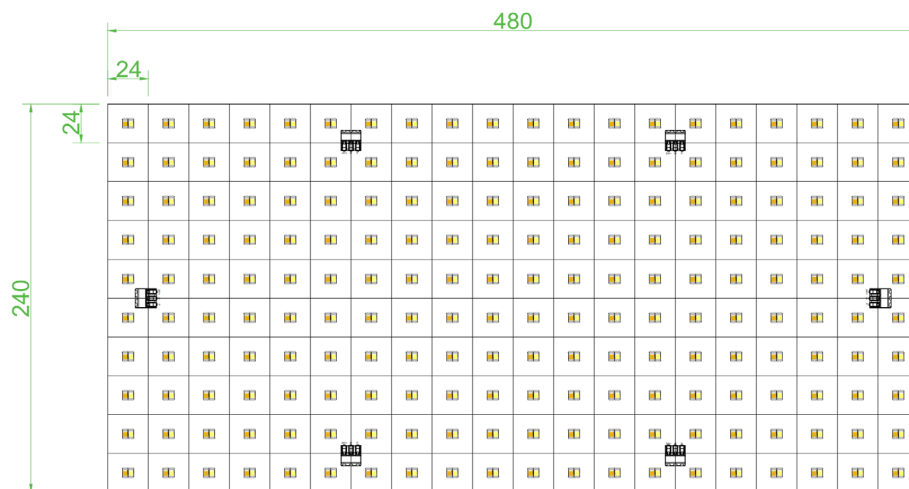

bright green. GRIDFLEX 20

Bright Green GridFlex is specifically designed to illuminate very slim posterboxes and signage

Specification

	SINGLE COLOUR	SINGLE COLOUR	DYNAMIC WHITE	DYNAMIC WHITE
Product Code	FBGG-20**-480240	FBGG-20**-480240W	FBGG-20DW2765-480240	FBGG-20DW2765-480240W
IP rating	IP20	IP54	IP20	IP54
Operating Voltage	24V			
Principal Materials	2oz white FPC, OSP			
Lumen Maintenance	50,000 hours (L70B50@Tc<65°C)			
Colour**	65=Cool White 6500K/40=Neutral White 4000K/27=Warm White 2700K, Dynamic range: 27-6500K			
CRI	>80 (PRO Range >90, R9>90)			
SDCM	ErP and ANSI Norm 3 step			
LED type	SMD2835			
Dimmable	Yes			
LED Pitch	20mm	20mm	24mm	24mm
Fire Rating Performance	Flame Class V-0			
Dimensions	480mm x 240mm			
Thickness	1mm			
Weight	0.1 kg			
Power	10W	10W	10W/ch	10W/ch
Lumens per Panel	1190 (4000K)	1190 (4000K)	775-875(27-6000K)	775-875(27-6000K)
Beam angle	120°	120°	120°	120°
Photo Biological Classification	IEC 62471 Exempt			
Classification	LED modules for general lighting IEC 62031 approved			

DATASHEET

bright green. GRIDFLEX 20

Dimensions

FBGG-20**-480240/W

FBGG-20DW2765-480240/W

Cutting and fixing

Bright Green GridFlex is cuttable in all planes to 1 LED by following the printed lines. There must be an electrical path to a connection point.