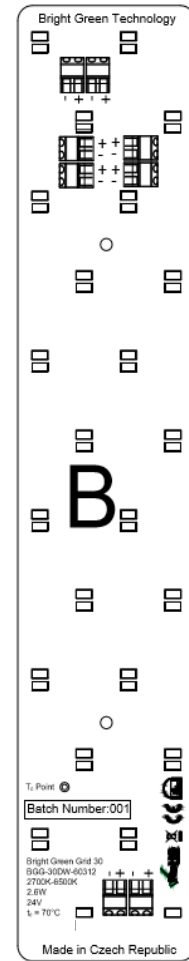

Bright Green Dynamic White Grid 30

Bright Green Dynamic White Grid 30 is designed to illuminate very slim poster boxes and signage.

The colour temperature is variable from 2700-6500K.

24V

IES FILE AVAILABLE

STRICT BIN CONTROL for consistent colour temperature

Specification

	Grid 30 Panel A	Grid 30 Panel B	Grid 30 Panel C	Grid 30 Panel D
Product Code	BGG-30DW-300312	BGG-30DW-60312	BGG-30DW-30052	BGG-30DW-5052
Operating Voltage	24V			
Principal Materials	FR4 PCB			
Lumen Maintenance	>50.000 hours			
Colour	2700K - 6500K			
CRI*	80+			
Dimmable	Yes			
LED Pitch	30mm			
Fire Rating Performance	Flame Class V-0			
Dimensions	312mm x 300mm	312mm x 60mm	52mm x 300mm	52 x 60mm
Thickness	PCB: 1.2mm Maximum including connectors: 5.5mm			
Power	Total: 13W 2700K: 6.5W 6500K: 6.5W	Total: 2.6W 2700K: 1.3W 6500K: 1.3W	Total: 2.6W 2700K: 1.3W 6500K: 1.3W	Total: 0.64W 2700K: 0.32W 6500K: 0.32W
Lumens per Panel at 2700/6500K	2700K: 1060 6500K: 1185	2700K: 212 6500K: 237	2700K: 176 6500K: 198	2700K: 35 6500K: 40
Number of LEDs	240	48	40	8
Photo Biological Lamp Classification	IEC 62471 Exempt			
Classification	LED modules for general lighting IEC 62031 approved			

*CRI 90/95+ is available on request

DATASHEET

Bright Green Dynamic White Grid 30

Dimensions

Grid 30 - Panel A

Weight per panel: 270g

Grid 30 - Panel B

Weight per panel: 54g

Grid 30 - Panel C

Weight per panel: 46g

Grid 30 - Panel D

Weight per panel: 10g

DATASHEET

Bright Green Dynamic White Grid 30

Operation Notes

Operating temperature range: -30° to 50°C