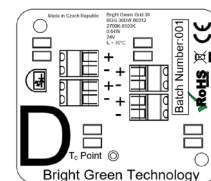

Bright Green Dynamic White Grid 30

Bright Green Dynamic White Grid 30 is designed to illuminate very slim poster boxes and signage.

The colour temperature is variable from 2700-6500K.

24V

IES FILE AVAILABLE

STRICT BIN CONTROL for consistent colour temperature

Specification

	Grid 30 Panel A	Grid 30 Panel B	Grid 30 Panel C	Grid 30 Panel D
Product Code	BGG-30DW-300312	BGG-30DW-60312	BGG-30DW-30052	BGG-30DW-5052
Operating Voltage	24V			
Principal Materials	FR4 PCB			
Lumen Maintenance	>50.000 hours			
Colour	2700K - 6500K			
CRI*	80+			
Dimmable	Yes			
LED Pitch	30mm			
Fire Rating Performance	Flame Class V-0			
Dimensions	312mm x 300mm	312mm x 60mm	52mm x 300mm	52 x 60mm
Thickness	PCB: 1.2mm Maximum including connectors: 5.5mm			
Power	Total: 13W 2700K: 6.5W 6500K: 6.5W	Total: 2.6W 2700K: 1.3W 6500K: 1.3W	Total: 2.6W 2700K: 1.3W 6500K: 1.3W	Total: 0.64W 2700K: 0.32W 6500K: 0.32W
Lumens per Panel at 2700/6500K	2700K: 1060 6500K: 1185	2700K: 212 6500K: 237	2700K: 176 6500K: 198	2700K: 35 6500K: 40
Number of LEDs	240	48	40	8
Photo Biological Lamp Classification	IEC 62471 Exempt			
Classification	LED modules for general lighting IEC 62031 approved			

*CRI 90/95+ is available on request

DATASHEET

Bright Green Dynamic White Grid 30

Dimensions

Grid 30 - Panel A

Weight per panel: 270g

Grid 30 - Panel B

Weight per panel: 54g

Grid 30 - Panel C

Weight per panel: 46g

Grid 30 - Panel D

Weight per panel: 10g

DATASHEET

Bright Green Dynamic White Grid 30

Operation Notes

Operating temperature range: -30° to 50°C