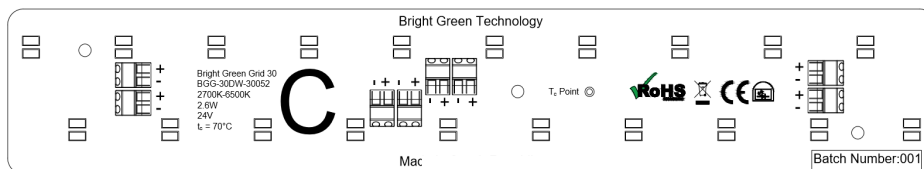

STRICT BIN CONTROL for consistent colour temperature

Specification

	Grid 30 Panel A	Grid 30 Panel B	Grid 30 Panel C	Grid 30 Panel D
Product Code	BGG-30DW-300312	BGG-30DW-60312	BGG-30DW-30052	BGG-30DW-5052
Operating Voltage	24V			
Principal Materials	FR4 PCB			
Lumen Maintenance	>50.000 hours			
Colour	2700K - 6500K			
CRI*	80+			
Dimmable	Yes			
LED Pitch	30mm			
Fire Rating Performance	Flame Class V-0			
Dimensions	312mm x 300mm	312mm x 60mm	52mm x 300mm	52 x 60mm
Thickness	PCB: 1.2mm Maximum including connectors: 5.5mm			
Power	Total: 13W 2700K: 6.5W 6500K: 6.5W	Total: 2.6W 2700K: 1.3W 6500K: 1.3W	Total: 2.6W 2700K: 1.3W 6500K: 1.3W	Total: 0.64W 2700K: 0.32W 6500K: 0.32W
Lumens per Panel at 2700/6500K	2700K: 1060 6500K: 1185	2700K: 212 6500K: 237	2700K: 176 6500K: 198	2700K: 35 6500K: 40
Number of LEDs	240	48	40	8
Photo Biological Lamp Classification	IEC 62471 Exempt			
Classification	LED modules for general lighting IEC 62031 approved			

*CRI 90/95+ is available on request

DATASHEET

Bright Green Dynamic White Grid 30

Dimensions

Grid 30 - Panel A

Weight per panel: 270g

Grid 30 - Panel B

Weight per panel: 54g

Grid 30 - Panel C

Weight per panel: 46g

Grid 30 - Panel D

Weight per panel: 10g

DATASHEET

Bright Green Dynamic White Grid 30

Operation Notes

Operating temperature range: -30° to 50°C