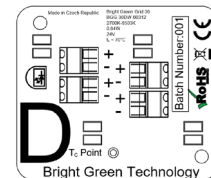

Bright Green Dynamic White Grid 30

Bright Green Dynamic White Grid is designed to illuminate very slim architectural features, poster boxes and signage. The colour temperature is variable from 2700-6500K.

24V

STRICT BIN CONTROL for consistent colour temperature

Specification

	Grid 30 Panel A	Grid 30 Panel B	Grid 30 Panel C	Grid 30 Panel D
Product Code	BGG-30DW-300312	BGG-30DW-60312	BGG-30DW-30052	BGG-30DW-5052
Operating Voltage	24V			
Principal Materials	FR4 PCB			
Lumen Maintenance	>50.000 hours			
Colour	2700K - 6500K			
CRI*	80+			
Dimmable	Yes			
LED Pitch	30mm			
Fire Rating Performance	Flame Class V-0			
Dimensions	312mm x 300mm	312mm x 60mm	52mm x 300mm	52 x 60mm
Thickness	PCB: 1.2mm Maximum including connectors: 5.5mm			
Power	Total: 13W 2700K: 6.5W 6500K: 6.5W	Total: 2.6W 2700K: 1.3W 6500K: 1.3W	Total: 2.6W 2700K: 1.3W 6500K: 1.3W	Total: 0.64W 2700K: 0.32W 6500K: 0.32W
Lumens per Panel at 2700/6500K	2700K: 1060 6500K: 1185	2700K: 212 6500K: 237	2700K: 176 6500K: 198	2700K: 35 6500K: 40
Number of LEDs	240	48	40	8
Photo Biological Lamp Classification	IEC 62471 Exempt			
Classification	LED modules for general lighting IEC 62031 approved			

*CRI 90/95+ is available on request

DATASHEET

Bright Green Dynamic White Grid 30

Dimensions

Grid 30 - Panel A

Weight per panel: 270g

Grid 30 - Panel B

Weight per panel: 54g

Grid 30 - Panel C

Weight per panel: 46g

Grid 30 - Panel D

Weight per panel: 10g

DATASHEET

Bright Green Dynamic White Grid 30

Operation Notes

Operating temperature range: -30° to 50°C