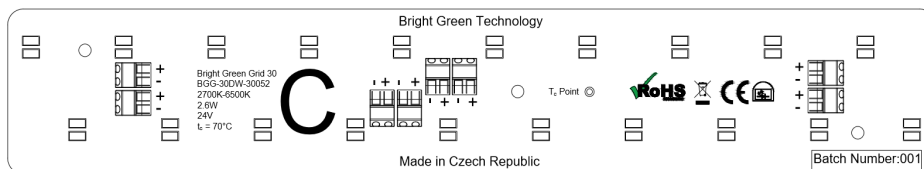

24V

STRICT BIN CONTROL for consistent colour temperature

Specification

	Grid 30 Panel A	Grid 30 Panel B	Grid 30 Panel C	Grid 30 Panel D
Product Code	BGG-30DW-300312	BGG-30DW-60312	BGG-30DW-30052	BGG-30DW-5052
Operating Voltage	24V			
Principal Materials	FR4 PCB			
Lumen Maintenance	>50.000 hours			
Colour	2700K - 6500K			
CRI*	80+			
Dimmable	Yes			
LED Pitch	30mm			
Fire Rating Performance	Flame Class V-0			
Dimensions	312mm x 300mm	312mm x 60mm	52mm x 300mm	52 x 60mm
Thickness	PCB: 1.2mm Maximum including connectors: 5.5mm			
Power	Total: 13W 2700K: 6.5W 6500K: 6.5W	Total: 2.6W 2700K: 1.3W 6500K: 1.3W	Total: 2.6W 2700K: 1.3W 6500K: 1.3W	Total: 0.64W 2700K: 0.32W 6500K: 0.32W
Lumens per Panel at 2700/6500K	2700K: 1060 6500K: 1185	2700K: 212 6500K: 237	2700K: 176 6500K: 198	2700K: 35 6500K: 40
Number of LEDs	240	48	40	8
Photo Biological Lamp Classification	IEC 62471 Exempt			
Classification	LED modules for general lighting IEC 62031 approved			

*CRI 90/95+ is available on request

DATASHEET

Bright Green Dynamic White Grid 30

Dimensions

Grid 30 - Panel A

Weight per panel: 270g

Grid 30 - Panel B

Weight per panel: 54g

Grid 30 - Panel C

Weight per panel: 46g

Grid 30 - Panel D

Weight per panel: 10g

DATASHEET

Bright Green Dynamic White Grid 30

Operation Notes

Operating temperature range: -30° to 50°C