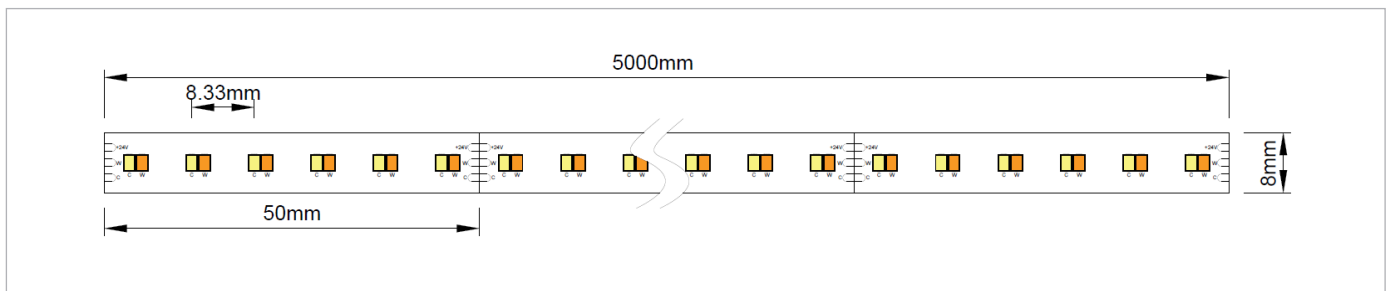

# Bright Green Dynamic White Flexi-Tape

Bright Green Dynamic White LED Flexi-Tape is a flexible LED strip with a dynamic colour temperature range.

24V

STRICT BIN CONTROL  
for consistent colour temperature

## Product Range

Product Code	Colour	Colour temp range	Lumens/ metre	Voltage	Power/ metre	LEDs/ metre	IP rating	LED chip
FL-HPDW-20	Dynamic White	3000K-6000K	1295-1584	24V	19.2W	240	20	SMD 2216
FL-MPDW-20	Dynamic White	3000K-6000K	717-876	24V	9.6W	120	20	SMD 2216

## Dimensions

## Electrical Connection

Connect to a 24V power supply in maximum 5 metre lengths in series, for longer lengths connect in parallel.