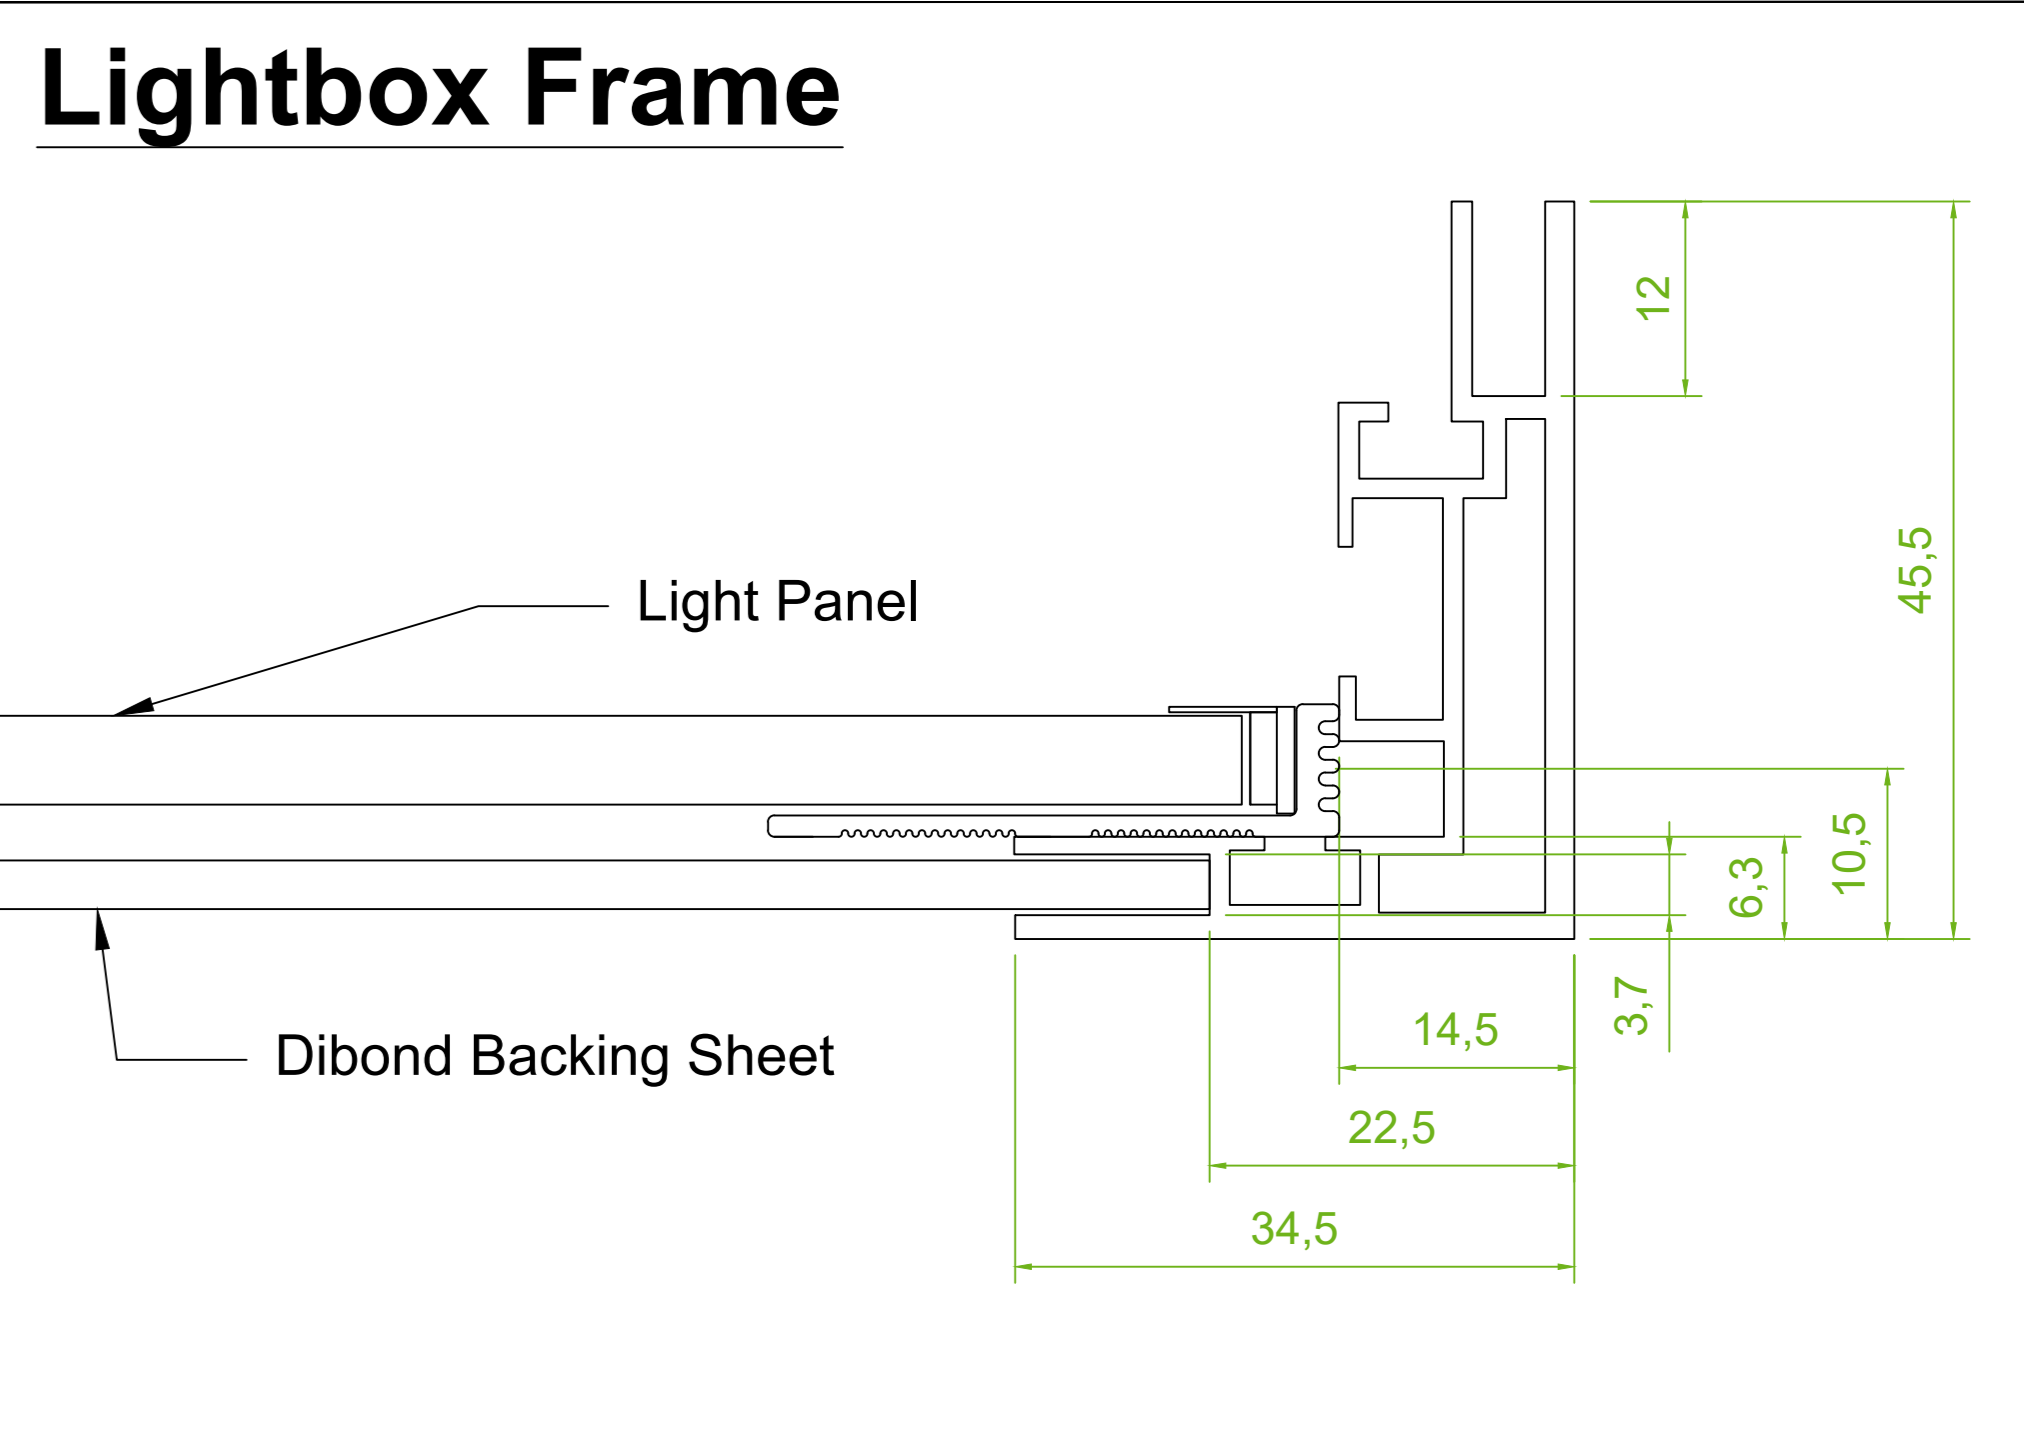

REVISION HISTORY			
REVISION	DESCRIPTION	DATE	APPROVED
1	First Issue	08/09/2020	AS

Lightbox

Lightbox Specification

Profile	BG45
Finish	Painted White
Size	3000mm x 1200mm

Electrical Specification

LED	TBC	Conn.	TBC
Voltage	TBC	Tail	TBC
CCT	2700-6500K		

ALL DIMENSIONS ARE IN MILLIMETRES TOLERANCES UNLESS OTHERWISE STATED ARE:

Dimensions	Tolerances at 20°C	
	≤1200mm x 1200mm	>1200mm x 1200mm
±	±1.0	±1.0
∅	±0.1	±0.5
∅	±0.05	±0.05

For Explanation of Symbols, etc. Please refer to BS 8888