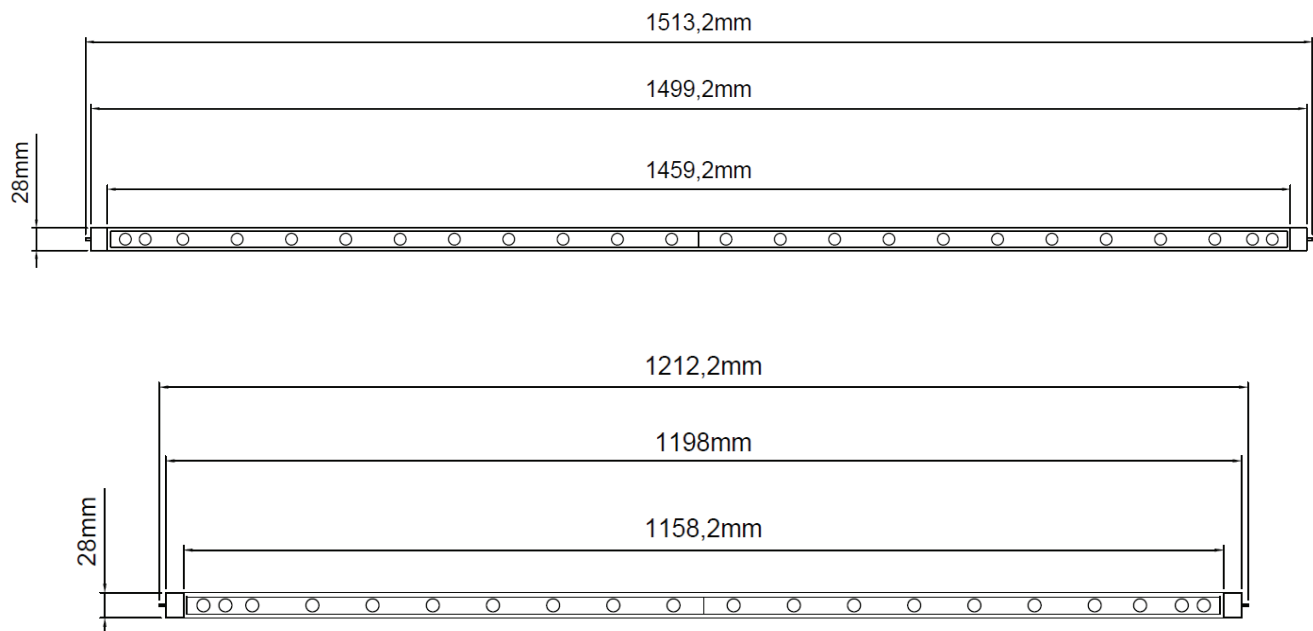

# Bright Green AdTube

Bright Green AdTube is a double faced LED tube, incorporating lensed LEDs to increase the beam angle and provide diffuse illumination

Choose Bright Green AdTube to save energy and deliver high quality illumination of street furniture

## Specification

Product Code	Colour	Colour temperature	Lumens	Operating voltage	Power/ tube	Current	Beam angle	CRI	Weight
LT-CW18-1200	Cool white	6500K	2220	120-240V	18W	0.07-0.17A	165°	>80	0.40Kg
LT-CW18-1500	Cool white	6500K	2650	120-240V	22W	0.08-0.20A	165°	>80	0.40Kg

## Dimensions